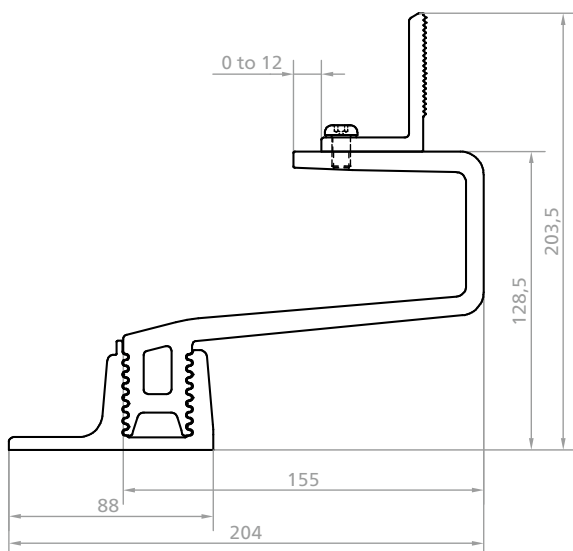

www.tritec-energy.com

ROOF HOOK PRO

Product information in detail

TRITEC

Roof hook PRO - the ideal solution for PV systems.

The PRO roof hook is characterized by a number of product advantages. With a 120 mm wide base plate and variable connection options, the roof hook offers maximum flexibility when positioning on the rafter. The height-adjustable base plate enables precise adjustment in 5 mm steps to batten thicknesses of 30, 35 and 40 mm. The mounting bracket with two slotted holes ensures precise and simple horizontal and vertical adjustment on the profile surface. The bracket is effortlessly fixed to the panel by bending

it with the bending tool+. With a load capacity of up to 140 kg, the roof hook is also suitable for high snow loads. The PRO PLUS roof hook variant is available for maximum loads of up to 200 kg.

The TRI-STAND PRO roof hook is pre-assembled with the mounting bracket and enables horizontal and vertical rail connection. It can be installed both in the TRI-STAND insertion system and in the TRI-CLIP clamping system.

Accessories

- Item no.: 1502935

TRI-STAND hammer head bolt
M10x30 A2, with locking nut

Accessories

- Screw, Item no.: 1502255
- Locking nut, Item no.: 1502254

Roof hook PRO side view

Roof hook PRO Supervision