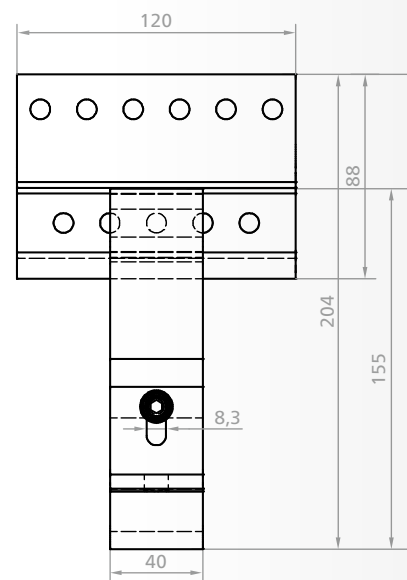

Accessories

- Item no.: 1502935

TRI-STAND hammer head bolt
M10x30 A2, with locking nut

Accessories

- Screw, Item no.: 1502255
- Locking nut, Item no.: 1502254

Roof hook PRO side view

Roof hook PRO Supervision