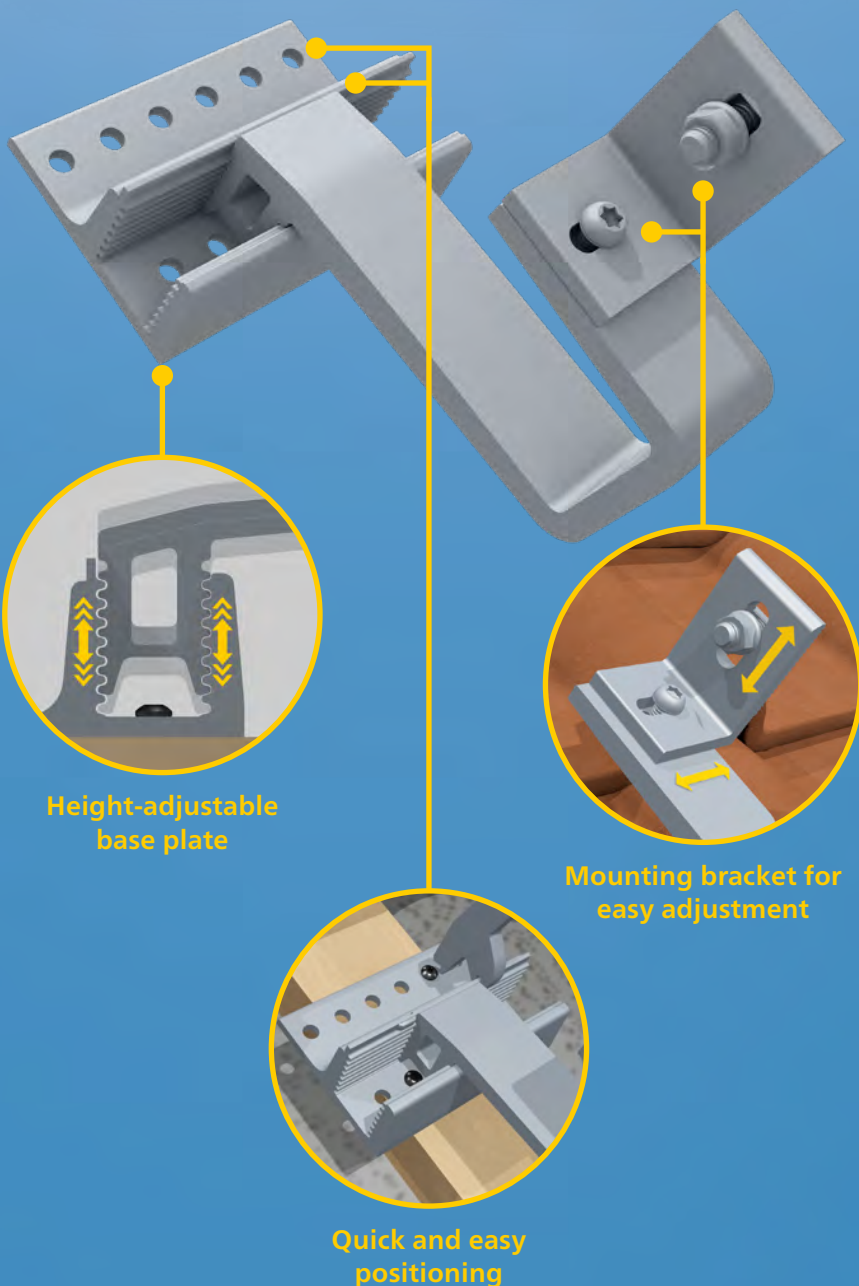

TRITEC

ENERGY FOR A BETTER WORLD

TRI-STAND ROOF HOOK PRO

The versatile, robust and convenient component for PV mounting systems.

The main advantages:

- Mounting bracket with two slotted holes for easy adjustment
- Height-adjustable base plate can be adjusted in 5 mm steps
- 120 mm wide base plate with several connection options
- Quick positioning and fixing of the bracket
- Load capacity of up to 140 kg and 200 kg for maximum snow loads
- Horizontal and vertical rail connection possible

www.tritec-energy.com

ROOF HOOK PRO

Product information in detail

TRITEC

Roof hook PRO - the ideal solution for PV systems.

The PRO roof hook is characterized by a number of product advantages. With a 120 mm wide base plate and variable connection options, the roof hook offers maximum flexibility when positioning on the rafter. The height-adjustable base plate enables precise adjustment in 5 mm steps to batten thicknesses of 30, 35 and 40 mm. The mounting bracket with two slotted holes ensures precise and simple horizontal and vertical adjustment on the profile surface. The bracket is effortlessly fixed to the panel by bending

it with the bending tool+. With a load capacity of up to 140 kg, the roof hook is also suitable for high snow loads. The PRO PLUS roof hook variant is available for maximum loads of up to 200 kg.

The TRI-STAND PRO roof hook is pre-assembled with the mounting bracket and enables horizontal and vertical rail connection. It can be installed both in the TRI-STAND insertion system and in the TRI-CLIP clamping system.

Colour key: ● black | ● blank

TRI-STAND roof hook PRO

Standard

- Load capacity up to 140 kg
- Item no.: 1503402

TRI-STAND roof hook PRO PLUS

Standard

- Load capacity up to 200 kg
- Item no.: 1503403

TRI-STAND bending tool+